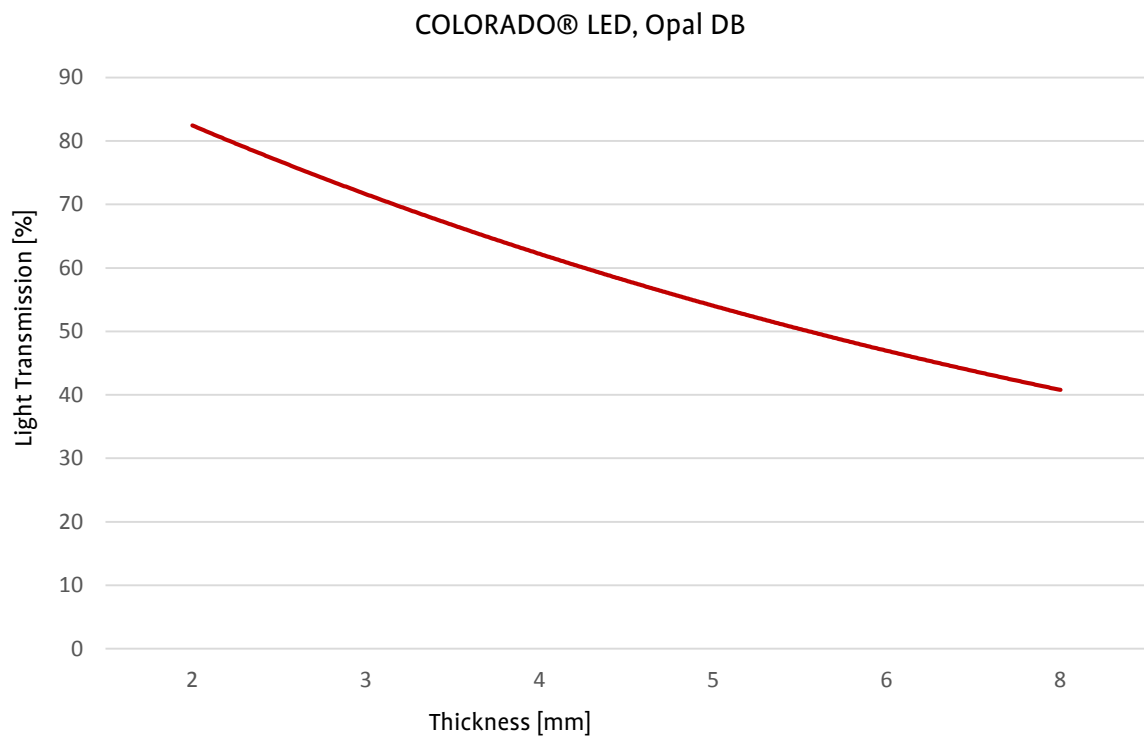

# COLORADO® LED

These are typical light transmissions.

Product specification allows for a tolerance on these values.

Light transmission is measured to ASTM D1003.