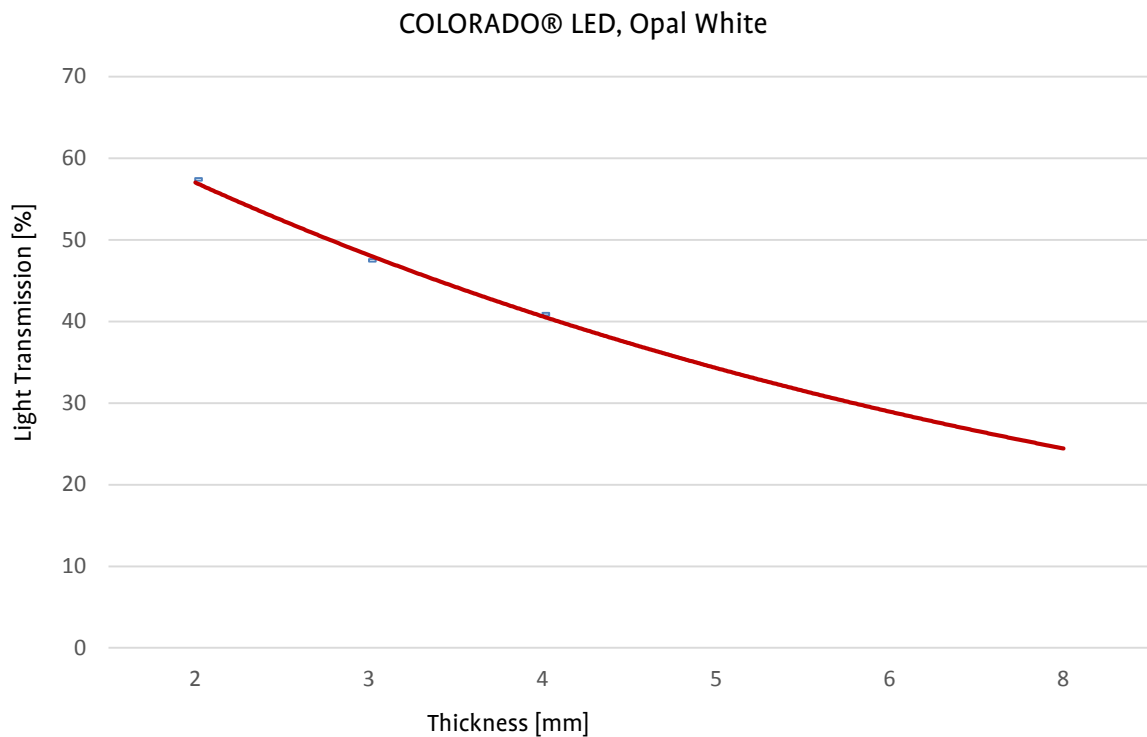

COLORADO® LED

These are typical light transmissions.

Product specification allows for a tolerance on these values.

Light transmission is measured to ASTM D1003.